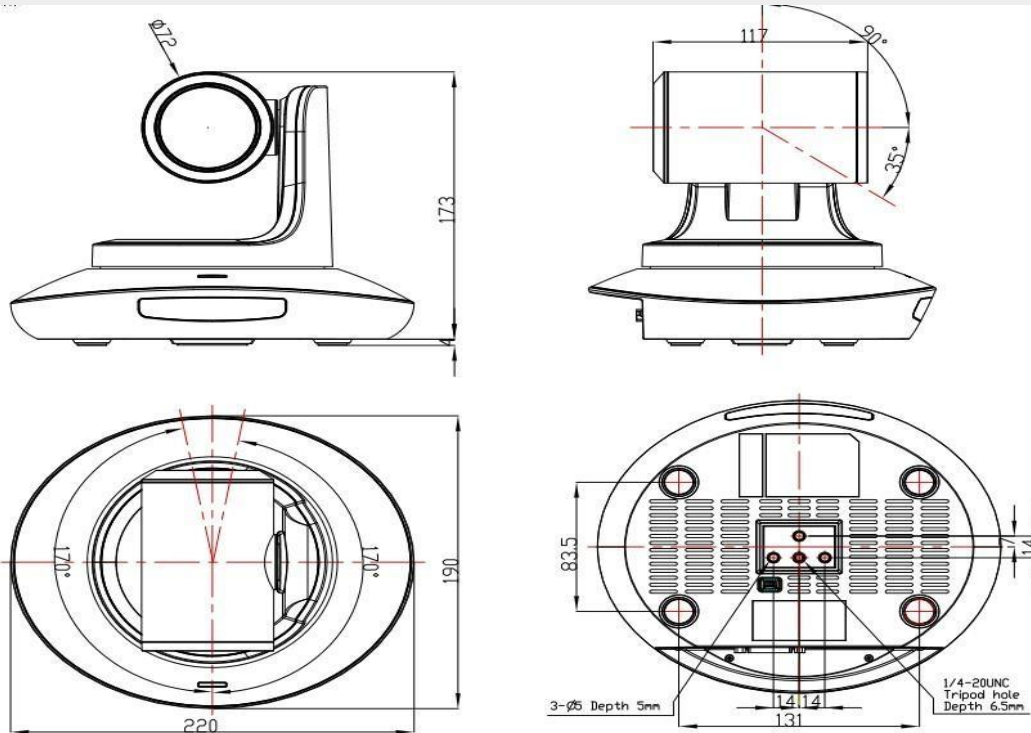

### Features

- 3840x2160 p30 Ultra HD video resolution.
- Smooth PTZ mechanical design, accurate pan tilt motor control.
- WDR, 3D Noise Reduction feature.
- 128 pre-sets;
- Image flip function support upside-down installation.

## Output Interface

## Dimensional Drawing ( mm)

## Technical Spec

Model	TLC-300-U3S-5-4K
Image Sensor	1/2.5 inch, 8.51MegaPixel high quality CMOS sensor
Video Format	YUY2(USB3.0): 3840*2160@10; 2592*1944@15; 2048*1536@20; 1600*1200@30; 1920*1080@25/30; 1280*720@25/30; 1024*768@25/30; 1024*576@25/30; 800*600@25/30
	MJPEG/H.264/H.265(USB3.0 back support USB2.0): 3840*2160@30; 2592*1944@30; 2048*1536@30; 1600*1200@30; 1920*1080@30; 1280*720@30; 1024*768@30; 1024*576@30; 800*600@30
	YUY2(USB2.0): 1920*1080@10; 1280*720@15; 1024*768@25; 1024*576@30; 800*600@30; 640*480@30
Optical Zoom	5X
Digital Zoom	3X
FOV	26.5 (tele) ~ 85° (wide)
F.no.	Wide : 2            Tele : 2.8
Focus Length	f=2.8(near)~14 mm (Far)
Min. Focus Distance	Wide : 0.3m            Tele : 1.5m
Preset	Remote controller: 10; RS232: 128; Accuracy: 0.1°
Pan Rotation Angle	-170°~ +170°
Tilt Rotation Angle	-30°~ +90°
Pan Rotation Speed	0°~120°/s
Tilt Rotation Speed	0°~80°/s
Control Port	UVC/RS232/RS485