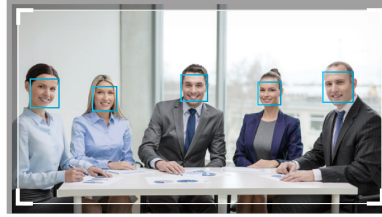

PHYSICAL CHARACTERISTICS

- Camera: 650 x 100 x 109.5 mm/2.133 kg
- Remote control: 200 x 50 x 21 mm/0.09 kg

AUDIO

- Microphones: 2 unidirectional microphones supporting 6 m pickup
- 5Wx2 stereo full range speakers with professional bass port tuned for communication
- Volume up to 96 dB SPL at 1/2 meter
- Echo cancellation
- Noise suppression
- 3.5 mm Line-in (aux) cable connects BYOD smartphones or PCs as speakerphones

COMPATIBLE APPLICATIONS

- ZOOM, Microsoft® Teams, Skype™ for Business, Skype™, Google Hangouts, Intel® Unite™, RingCentral, BlueJeans, V-Cube, LiveOn, CyberLink U Meeting®, TrueConf, Adobe Connect, Cisco WebEx®, Fuze, GoToMeeting™, Microsoft® Lync™, Vidyo, vMix, WebRTC, Wirecast, XSplit

CONNECTIVITY

- 12V/5A power adaptor
- Mini DIN6 for RS232 connection
- USB type C connector
- HDMI out connection (DisplayLink)
- Phone in (3.5 mm audio Jack)
- Mic input
- Wireless connection to mobile devices**

**Wireless function is not supported in the USA and some other countries. Please contact a local agent for details.

**Wireless connection does not support wireless speakerphone devices.

AVer SmartFrame Captures Everyone

Embedded with AVer SmartFrame, the VB342+ automatically frames all meeting participants, adjusting the camera zoom, pan, and focus to fit everyone on-screen in seconds without overreacting to unimportant movement. Have an efficient meeting with AVer SmartFrame.