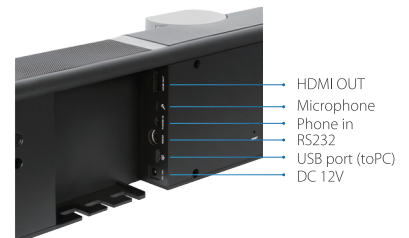

SIDE

AVer

AVer Information Inc.

CE FC RoHS
COMPLIANT

Distributor/Dealer