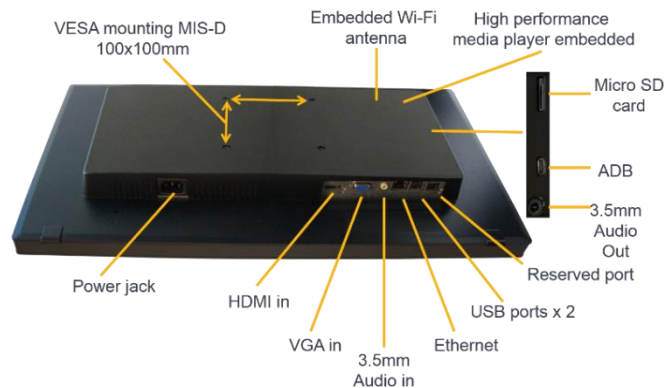

Open Standards Supported

- HTML5, JavaScript, and CSS
- Android 4.4 API
- W3C SMIL for cross-platform management
- W3C Widgets for HTML delivery

HTML5 Support

- Widgets for calendar, clock, news, weather, and web page integration
- HTML5 technologies including CSS and Javascript
- WebKit-based browser engine, same as Google Chrome™ and Apple Safari® browsers

Content Management

- SignApps Express Utility
- 3rd party solution (optional license)

Connectivity (when use as digital signage player)

- Wi-Fi: 802.11 b/g/n
- Micro USB for ADB
- Ethernet
- USB 2.0 x 2
- 3.5mm analog stereo audio out

Connectivity (when use as display)

- HDMI-in
- VGA-in
- 3.5mm analog stereo audio in

Local Storage

- 8 GB eMMC built-in
- Micro SD card slot (card replaces internal storage)

Mounting Options

- Built-in VESA MIS-D 100x100mm mounting points

Supplied Accessories

- Power cable
- Quick guides
- Software CD

Optional Accessories

- Adjustable stable stand

Expansion Options

- 16GB/32GB micro SD/SDHC memory card

Built-in Power Supply

- AC 100-240V, 50-60Hz

Environmental

- Operating temperature: 0 to 40°C
- Humidity: 10 to 85% @ 45°C, non-condensing

Dimensions for Product and Package

- Display Size: 522.4mm x 318.4mm x 57.2m (20.5" x 12.5" x 2.25")
- Display Weight: 3.65 Kg (8.05 lbs)

Certifications

- CE/FCC/PSE

Warranty

- 1-year limited parts & labor

Product Photos