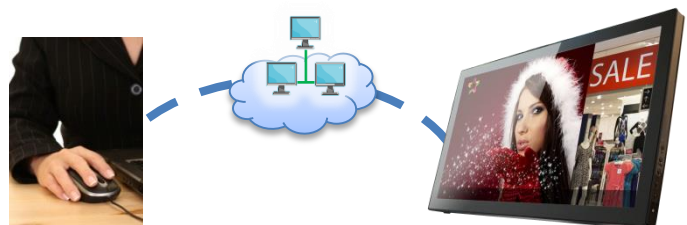

Smart Signboard XDS-2170

21-inch Widescreen All-in-One FHD Network Display

The IAdea XDS-2170 smart signboard for digital signage incorporates media playing, a robust design and commercial functionality into an affordable digital signage solution.

Superior Image Quality

The XDS-2170 feature with latest wide viewing technology, customers can see the playing image or video from any angle at both landscape and portrait display.

Extremely Durable with Tempered Glass Surface

Elegant glass surface with robustness design in mind. The XDS-2170 uses anti-scratch, two times stronger tempered glass for commercial application.

All-in-One Smart Design

No extra cabling, simply connects power and network, then update and control the display remotely at your finger tips