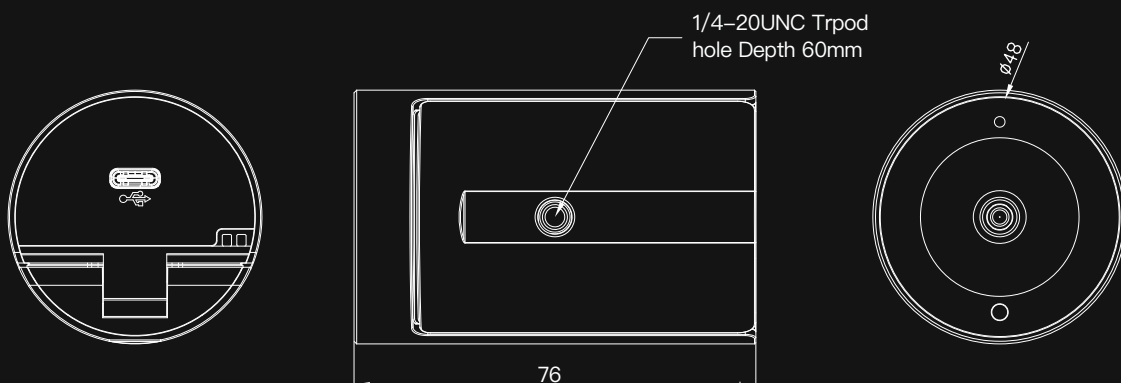

TLC-100-U2-4K is the ideal for desktop video conferencing and live streaming.

## Product Size: (mm)