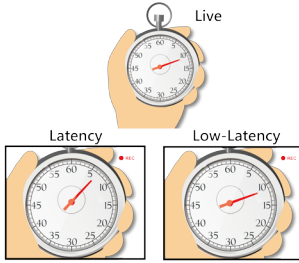

Ethernet Low-Latency

The VC-A50P supports low-latency and the fast response time is less than 120 ms that allows human-unnoticeable delays between live image and its output on the screen.