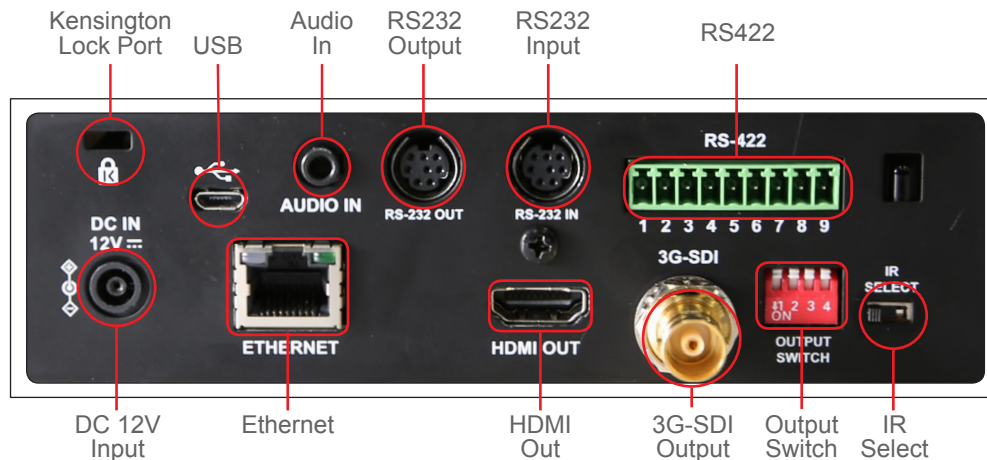

I/O CONNECTIONS

Lumens^{TM}
Brilliance by Design
www.MyLumens.com

Lumens Integration, Inc.
4116 Clipper Court
Fremont, CA 94538
Phone : 888.542.3235
Fax : 510.252.1389

Edustus ja maahantuonti:
FinnAV Oy MediaSolution
Kantelettarentie 7 R, 00420 HELSINKI
Puh : 09 - 879 5639
info@mediasolution.fi, www.mediasolution.fi