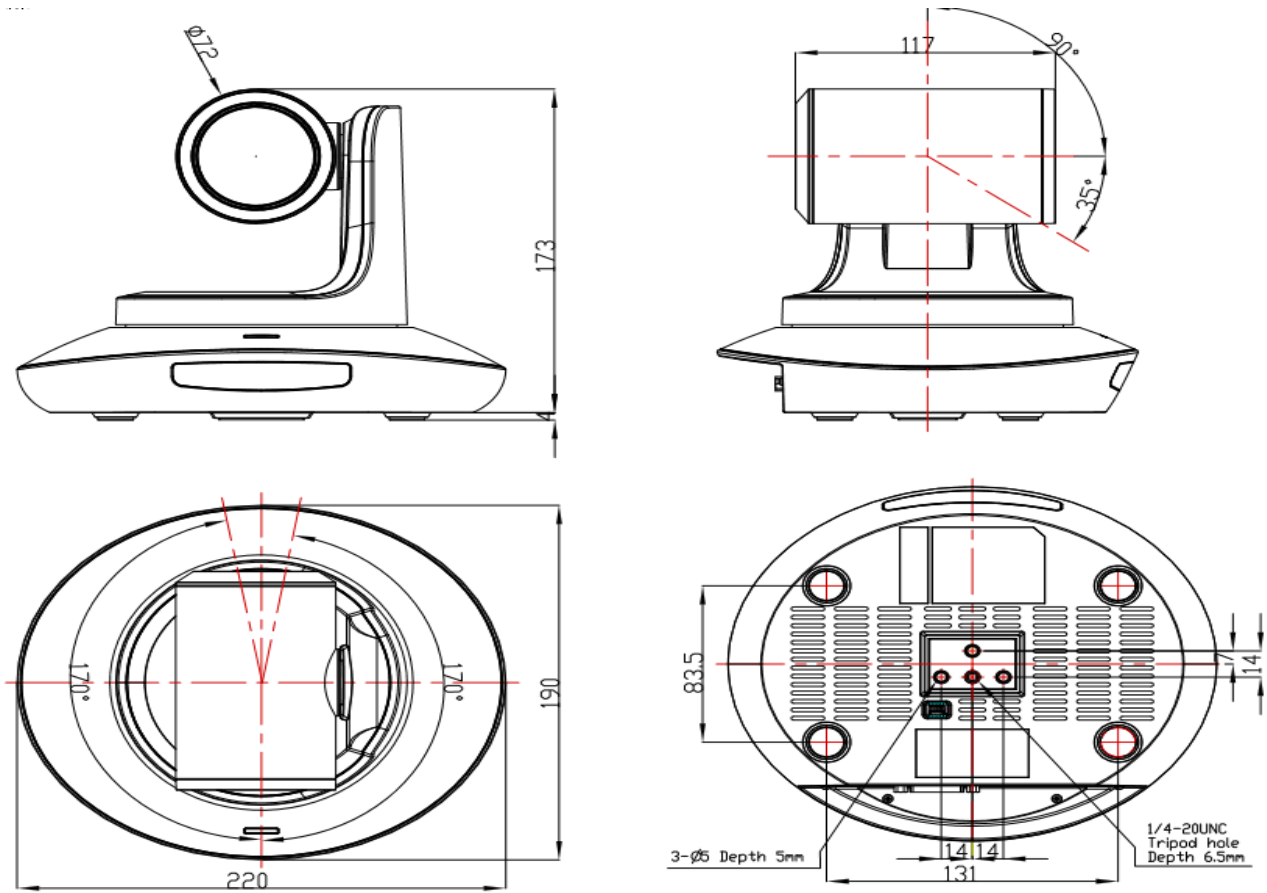

Output Interface

Dimensional Drawing (mm)

### Technical Spec

Model Number	TLC-300-IP-12(NDI)			
Sensor	1/2.8 inch, 5mega pixel high quality CMOS sensor			
Video Format	HDMI	NDI HX	3G-SDI	USB3.0
	1920*1080p60/50/30/25, 1280*720p60/50/30/25, 1920*1080i60/50	1920*1080@30, 1280*720@30, Sub stream: 1280*720@30 1024*576@30 640*360@30	1920*1080p60/50/30/25, 1280*720p60/50/30/25, 1920*1080i60/50	USB3.0 : 1920*1080p60/50/30/25, 1280*720p60/50/30/25, 1024*576p30 USB2.0: 1024*576p30,960*540p30, 640*360p30,512*288p30
Zoom	12x optical zoom & 2x digital zoom			
FOV	6.3° (wide) ~ 72.5° (Tele)			
Focal Length	f=3.92(wide)~47.32mm(Tele)			
Preset	10 via remote controller; 128 via serial port; preset precision:0.1°			
Rotation Angle	Pan: -170° ~ +170°; Tilt: -30° ~ +90°			
Rotation Speed	Pan: 0°~120°/s ; Tilt: 0°~80°/s			
Control Port	NDI HX/RS232 / RS485/USB3.0			
Video Port	NDI HX/3G-SDI/HDMI/USB3.0			
Network Speed	1000M			
Noise Reduction	2D&3D			
SNR	>50dB			
Minimum LUX	0.01 LUX			
White Balance	Auto / Manual/Auto Tracking/OnePush/Indoor/Outdoor/			
Anti Flicker	50Hz/60Hz/OFF			
D/N Mode	Supported			
Gamma	Supported			
Mirror Image	Supported			
PanTilt Flip	Supported			
Iris	Auto / Manual/			
Electric Shutter	Auto / Manual/			
BLC	Auto / Manual/			
Focus	Auto / Manual/			
Video Encoding	H.264/H.265			
Bit Rate Control	Variable Bit Rate, Constant Bit Rate			
Video Bit Rate	1024Kbps~10240bps			
Frames	50HZ:1fps~30fps 60HZ:1fps~30fps			
IP Protocol	TCP/IP, HTTP, RTSP, RTMP, ONVIF, DHCP, VISCA over IP (UDP&TCP), HTML5			
POE	Supported			
Input Voltage	DC12V, 2A			
Dimension/Weight	220mm×173mm×190mm/1.25KGS (2.8LBS)			