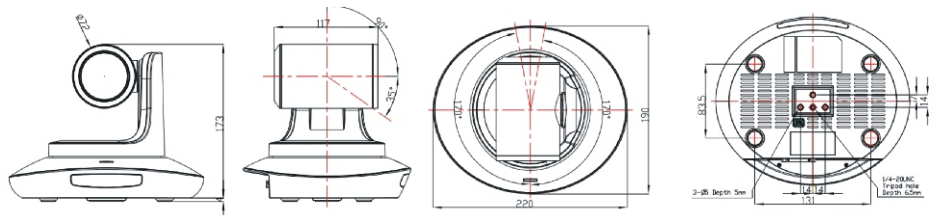

Dimensional Drawing (mm)

For more details, contact
telycam@telycam.com