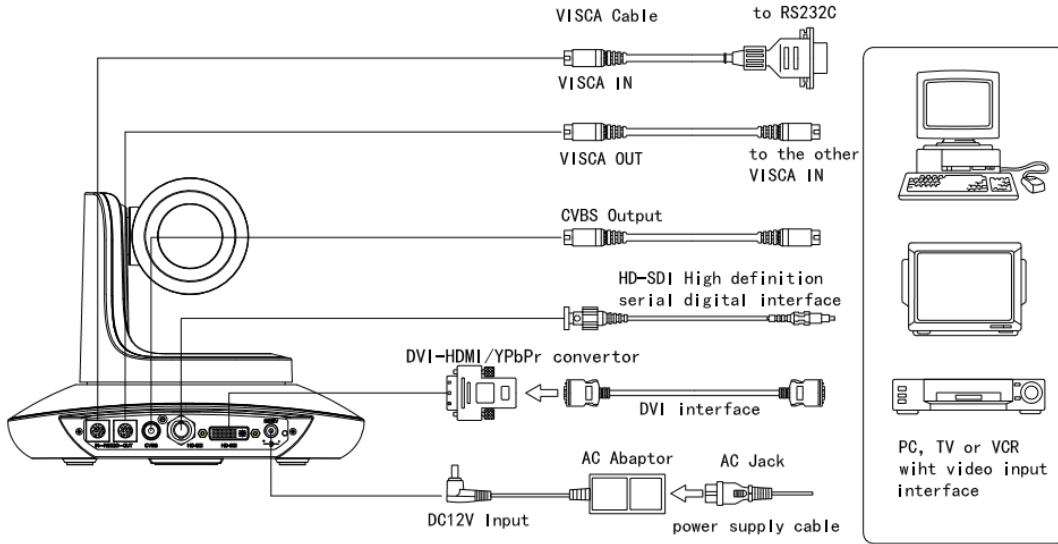

## Features

- 3G-SDI & DVI-I simultaneously output
- Zoom: 20X Optical Zoom + 12XDigital Zoom
- 1920x1080p 60fps high resolution
- 57.4 Degree field of view:
- Ultra smooth PTZ mechanism
- Accurate PT motor control
- Up to 128 presets
- Effective RS232/485 serial control
- WDR, 3D-noise reduction function
- Image flip function support upside-down installation
- Mounts: Wall mount & in-ceiling mount available
- Sony Visca and Pelco P/D protocol controls

## Input/output interface

### Technical specification

Model	TLC-700-S Series		
Sensor	1/2.86 inch high quality 8MP HD CMOS sensor,		
Video System	DVI-I(HDMI) port	3G-SDI port	CVBS port (optional)
	1080p60/50/30/25; 1080i60/50; 720p60/50	1080p60/50/30/25; 1080i60/50; 720p60/50	Analog video
Zoom	20x optical zoom + 12X digital zoom		
View Angle	3.2° (wide) ~ 57.4° (tele)		
Pan Rotation Angle	-170° ~ +170°		
Tilt Rotation Angle	-35° ~ +90°		
Pan Rotation Speed	0°~120°/s		
Tilt Rotation Speed	0°~80°/s		
Preset	128		
Control Port	RS232/RS485		
Video Port	DVI-I , 3G-SDI, CVBS		
SNR	75dB		
Focal length	f=4.7(wide)~94mm(tele)		
Minimum Lux	0.2Lux(Day), 0.1Lux(Night), 0.005Lux(DSS on)		
White Balance	Auto / Manual		
Focus	Auto / Manual		
Iris	Auto / Manual		
Electronic Shutter	Auto / Manual		
BLC	Auto / Manual		
Input voltage	DC12V		
Dimension (W x H x W)	220mm×173mm×117mm		
Net Weight	1.25KG(2.8LBS)		