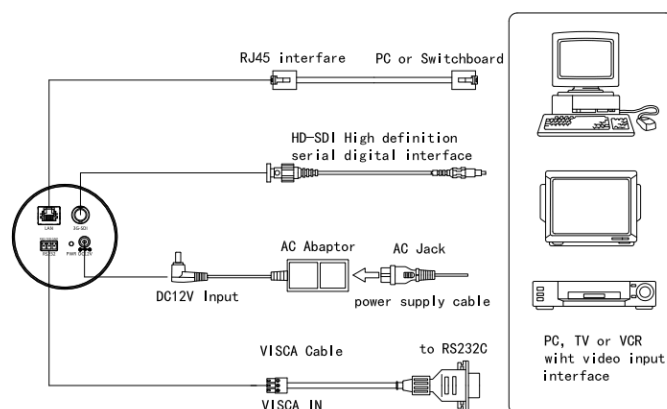

Output Interface