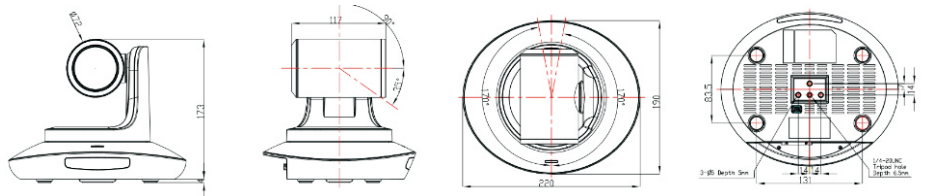

Input/Output Interface

Edustus, maahantuonti ja markkinointi:
FinnAV Oy MediaSolution
Kantelettarentie 7 R, 00420 HELSINKI
Puh. 09-879 5639, info@mediasolution.fi
www.mediasolution.fi