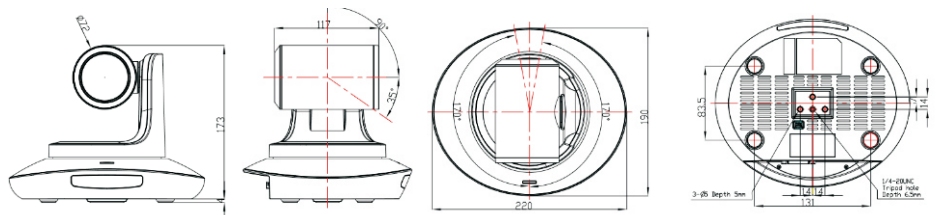

► Dimensional Drawing (mm)

For more details, contact
telycam@telycam.com