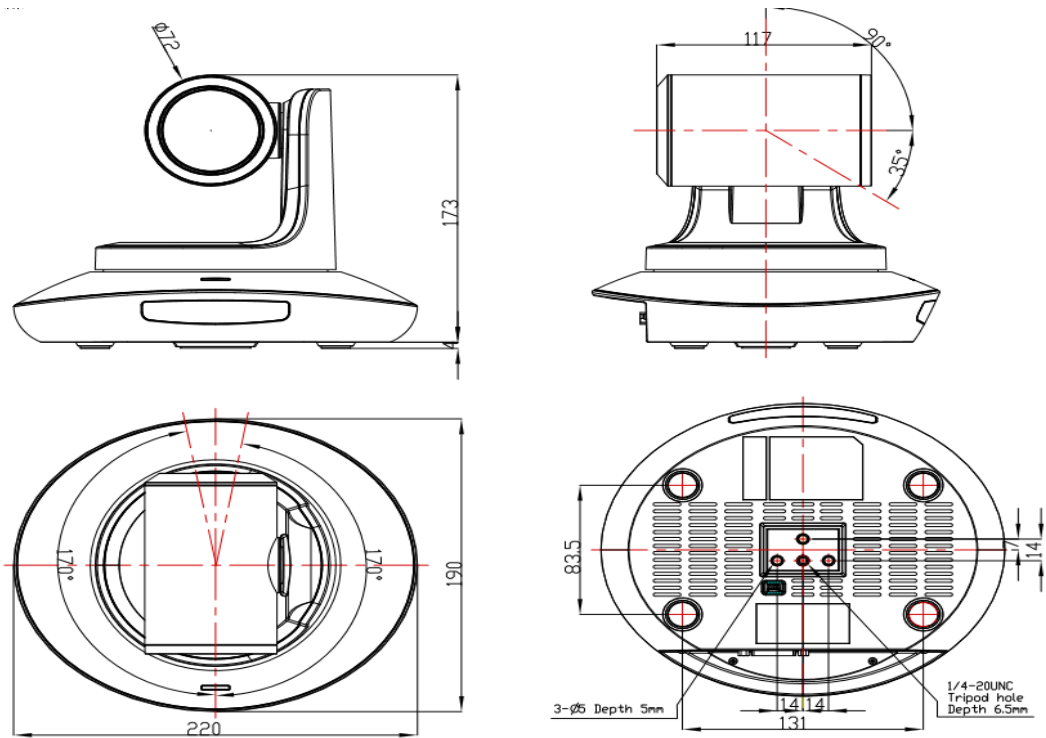

Dimensional Drawing (mm)