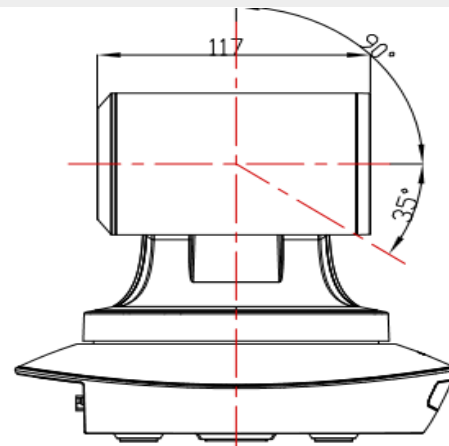

### Features

- IP and USB3.0 outputs simultaneously;
- 3840x2160 p30 Ultra HD video resolution;
- Automatic access to the IP address;
- Smooth PTZ mechanical design, accurate pan tilt motor control;
- WDR, 3D Noise Reduction feature;
- 128 presets;
- Image flip function, support upside-down installation;
- RJ45 support RTSP/RTMP video protocol, H.264, H.265 encoding;
- RJ45 support standard ONVIF protocol, can control by ONVIF keyboard;
- RJ45 support standard Sony Visca over IP control;
- Sony Visca and Pelco P/D protocol;

## Output Interface

## Dimensional Drawing ( mm)