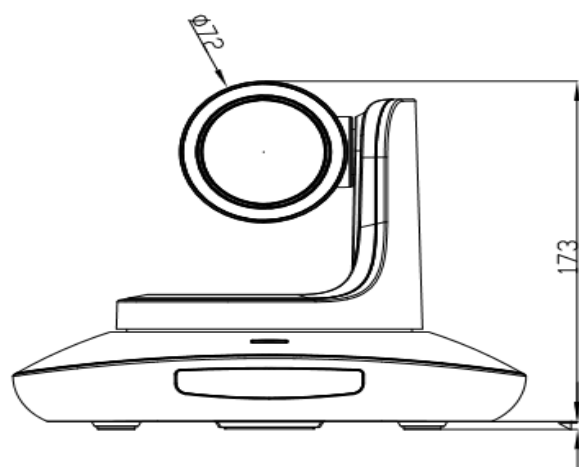

### Features

- IP and USB3.0 outputs simultaneously;
- 3840x2160 p30 Ultra HD video resolution;
- Automatic access to the IP address;
- Smooth PTZ mechanical design, accurate pan tilt motor control;
- WDR, 3D Noise Reduction feature;
- 128 presets;
- Image flip function, support upside-down installation;
- RJ45 support RTSP/RTMP video protocol, H.264, H.265 encoding;
- RJ45 support standard ONVIF protocol, can control by ONVIF keyboard;
- RJ45 support standard Sony Visca over IP control;
- Sony Visca and Pelco P/D protocol;

## Output Interface

## Dimensional Drawing ( mm)