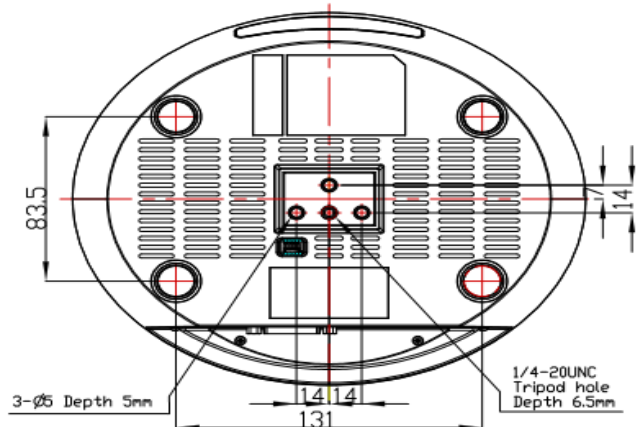

### Features

- IP and USB3.0 outputs simultaneously;
- 3840x2160 p30 Ultra HD video resolution;
- Automatic access to the IP address;
- Smooth PTZ mechanical design, accurate pan tilt motor control;
- WDR, 3D Noise Reduction feature;
- 128 presets;
- Image flip function, support upside-down installation;
- RJ45 support RTSP/RTMP video protocol, H.264, H.265 encoding;
- RJ45 support standard ONVIF protocol, can control by ONVIF keyboard;
- RJ45 support standard Sony Visca over IP control;
- Sony Visca and Pelco P/D protocol;

## Output Interface

## Dimensional Drawing ( mm)