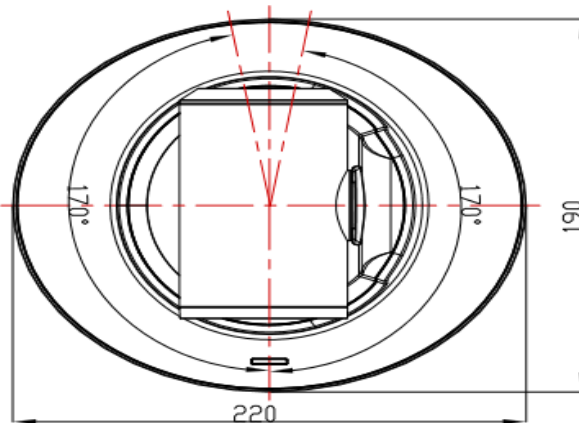

### Features

- IP and USB3.0 outputs simultaneously;
- 3840x2160 p30 Ultra HD video resolution;
- Automatic access to the IP address;
- Smooth PTZ mechanical design, accurate pan tilt motor control;
- WDR, 3D Noise Reduction feature;
- 128 presets;
- Image flip function, support upside-down installation;
- RJ45 support RTSP/RTMP video protocol, H.264, H.265 encoding;
- RJ45 support standard ONVIF protocol, can control by ONVIF keyboard;
- RJ45 support standard Sony Visca over IP control;
- Sony Visca and Pelco P/D protocol;

## Output Interface

## Dimensional Drawing ( mm)