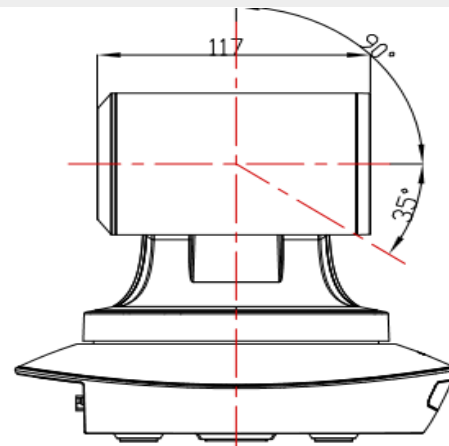

Output Interface

Dimensional Drawing (mm)

Technical Spec

	USB3.0		USB2.0	
	MJPG	YUV	MJPG	YUV
Video Format (USB)	3840*2160P30/25/15	1080P60/5030/25/15;	3840*2160P30/25/15	1080P5;
	2560*1440P30/25/15	720P30/25/15;	2560*1440P30/25/15	720P15/5;
	1080P30/25/15;	160*120P30/25/15;	1080P30/25/15;	160*120P30/25/15;
	720P30/25/15;	176*144P30/25/15;	720P30/25/15;	176*144P30/25/15;
	160*120P30/25/15;	320*240P30/25/15;	160*120P30/25/15;	320*240P30/25/15;
	176*144P30/25/15;	352*288P30/25/15;	176*144P30/25/15;	352*288P30/25/15;
	320*240P30/25/15;	640*480P30/25/15;	320*240P30/25/15;	640*480P30/25/15;
	352*288P30/25/15;	1600*896P30/25/15;	352*288P30/25/15;	1600*896P5;
	640*480P30/25/15;	1024*576P30/25/15;	640*480P30/25/15;	1024*576P25/15;
	1600*896P30/25/15;	960*540P30/25/15;	1600*896P30/25/15	960*540P30/25/15;
	1024*576P30/25/15;	848*480P30/25/15;	1024*576P30/25/15	848*480P30/25/15;
	960*540P30/25/15;	800*600P30/25/15;	960*540P30/25/15;	800*600P30/25/15;
	848*480P30/25/15;	800*448P30/25/15;	848*480P30/25/15;	800*448P30/25/15;
	800*600P30/25/15;	640*360P30/25/15;	800*600P30/25/15;	640*360P30/25/15;
	800*448P30/25/15;	480*270P30/25/15;	800*448P30/25/15;	480*270P30/25/15;
	640*360P30/25/15;	320*180P30/25/15;	640*360P30/25/15;	320*180P30/25/15;
480*270P30/25/15;		480*270P30/25/15;		
320*180P30/25/15;		320*180P30/25/15;		
Video Format (RJ45)	Main Stream		Sub Stream	
	1920*1080@1~30		1280*720@1~30	
	1280*720@1~30		1027*576@1~30	
		640*360@1~30		
Video Interface	RJ45, USB3.0, USB2.0			
Sensor	1/2.5inch, 8.51megapixel Ultra HD CMOS sensor			
Lens	FOV:90°(Wide)-26.5°(Tele)			
Rotation Angle	Pan: ±170°; Tilt:-30°~+90°; support upside-down installation			
Rotation Speed	Pan: 0.1°-120°/s; Tilt: 0.1°-80°/s			
Preset	Remote controller: 10; RS232: 128; Accuracy: 0.1°			
Control Port	RS232, RS485(optional), RJ45 (VISCA over IP), USB3.0(UVC1.5), USB2.0(UVC1.1)			
Network Speed	1000M			
Video encode	H.264&H.265			
Bit Rate Control	Variable Bit Rate, Constant Bit Rate			
Video Bit Rate	0Kbps~10240Kbps			
IP Protocol	TCP/IP、HTTP、RTSP、DHCP、RTMP、Onvif(V2.4) VISCA over IP(TCP&UDP) HTML5、VISCA、PELCO_P、PELCO_D			
POE	Not Supported			
Daisy Chain	Not Supported			
Minimum Lux	0.1lux			