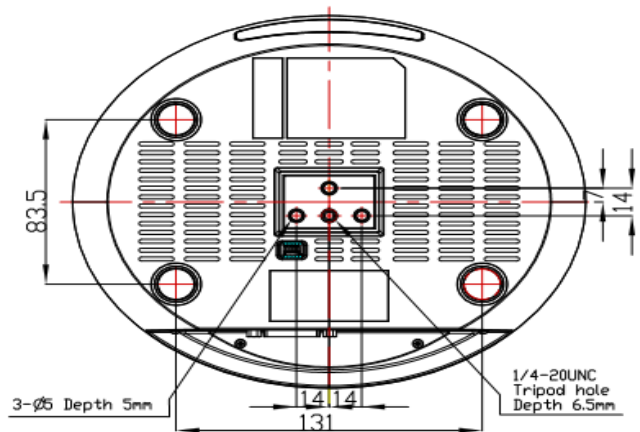

Dimensional Drawing (mm)