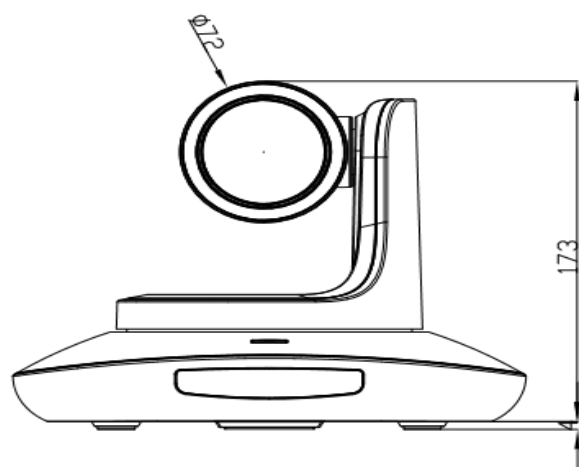

Dimensional Drawing (mm)