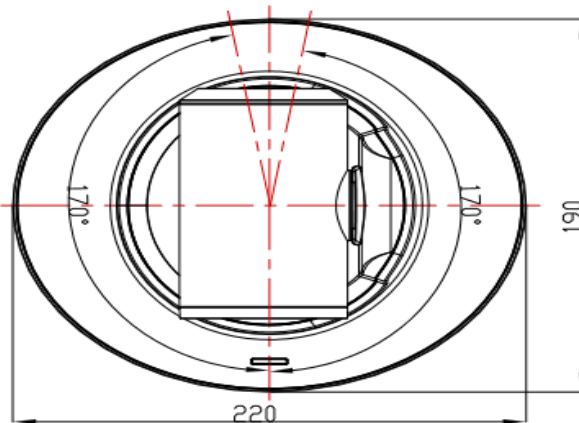

Dimensional Drawing (mm)