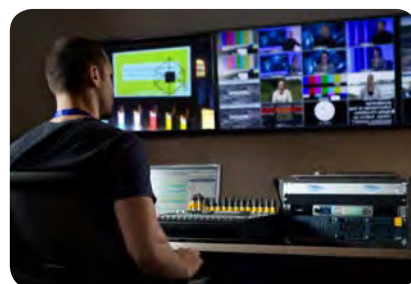

Broadcasting