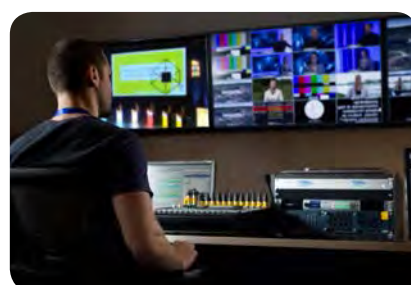

IMAX

House of Worship & Event

Broadcasting

Conference Room

VC-G50

High Definition Video Camera

Key Features

- Full HD 1080p with 60 fps
- 128 preset positions
- 20x optical zoom
- 3G-SDI, DVI, Component, C-Video image output simultaneously
- Maximum horizontal/vertical speed of rotation: 300 degrees/ second