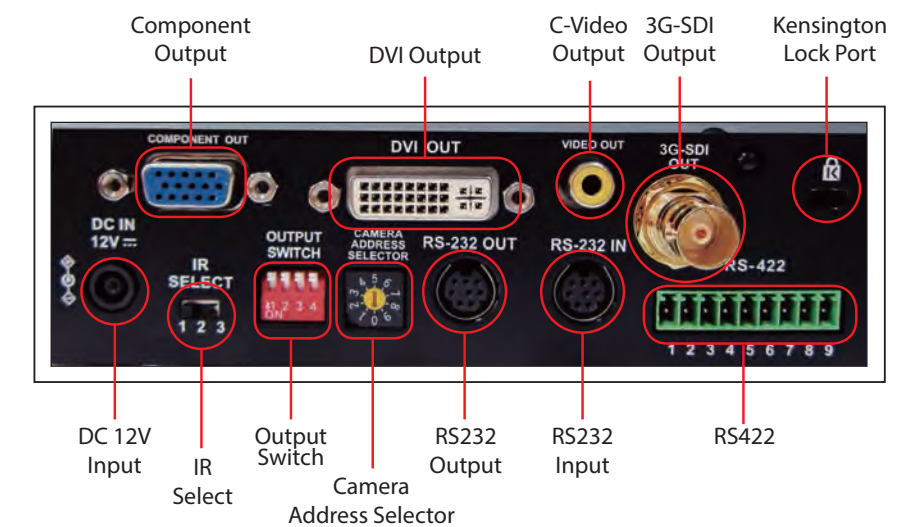

IMAX

House of Worship & Event

Broadcasting

Conference Room

VC-G50

High Definition Video Camera

Key Features

- Full HD 1080p with 60 fps
- 128 preset positions
- 20x optical zoom
- 3G-SDI, DVI, Component, C-Video image output simultaneously
- Maximum horizontal/vertical speed of rotation: 300 degrees/ second

Product Specifications

Sensor	1/2.8" 2 MP CMOS	Focal Length	f = 4.7 ~ 94 mm
Video Output	1080p 60 / 59.94 / 50 / 29.97 fps 1080i 60 / 50 fps 720p 60 / 59.94 / 50 fps 720p 30 / 29.97 / 25 fps NTSC / PAL	Horizontal Viewing Angle	63°
Optical Zoom	30x	Aperture	F1.6 ~ 3.5
Panning Angle	-170° ~ +170°	Minimum Illumination	1.64 lux (F1.6, 50 IRE, 30fps)
Tilting Angle	-30° ~ +90°	Minimum Object Distance	300(Wide) ~ 1500(Tele) mm
Preset Positions	128	Digital Zoom	12x
Video Output(HD) Interface	Component, DVI, 3G-SDI	Gain Control	Auto, manual
Video Output(SD) Interface	CVBS (C-Video)	White Balance	Auto, indoor, outdoor, one-push, manual
Camera Control Interface/ Protocol	RS-232 / RS-422	Exposure Control	Auto, manual
Video S/N Ratio	> 50dB	Focus System	Auto, manual
Shutter Speed	1/1 ~ 1/10,000 sec	Image Flip	Yes
		Weight	2.0 kg (4.4 lbs)
		Dimensions (W x D x H)	174 x 186 x 182.7 mm (6.9" x 7.3" x 7.2")

Applications

Education & Training

Lecture Recording

IMAG

House of Worship & Event

Broadcasting

Conference Room

I/O Connections

Accessories

- HDCI cable (VC-AC02)
- VISCA cable extender (VC-AC06)
- VISCA cable extender (VC-AC07)
- Wall mount for VC-GXX and VC-AXX cameras (VC-AC08)

VC-G30

High Definition Video Camera

Key Features

- Full HD 1080p with 60 fps
- 128 preset positions
- 15x optical zoom
- 3G-SDI, DVI, Component, C-Video image output simultaneously
- Maximum horizontal/vertical speed of rotation: 120 degrees/ second