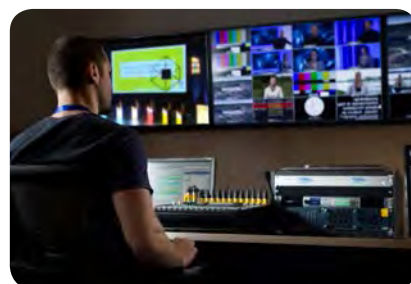

Broadcasting