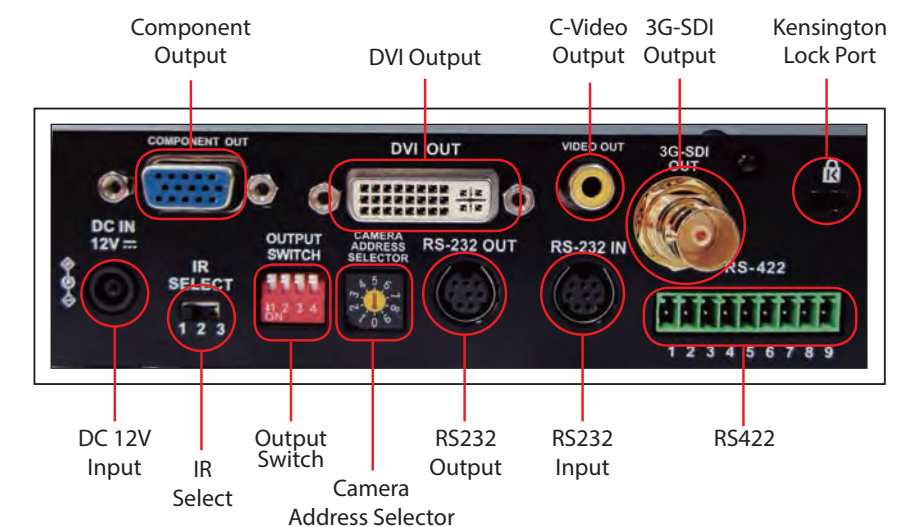

Accessories

- HDCI cable (VC-AC02)
- VISCA cable extender (VC-AC06)
- VISCA cable extender (VC-AC07)
- Wall mount for VC-GXX and VC-AXX cameras (VC-AC08)

VC-G30

High Definition Video Camera

Key Features

- Full HD 1080p with 60 fps
- 128 preset positions
- 15x optical zoom
- 3G-SDI, DVI, Component, C-Video image output simultaneously
- Maximum horizontal/vertical speed of rotation: 120 degrees/ second

Product Specifications

Sensor	1/2.8" 2 MP CMOS	Horizontal Viewing Angle	63°
Video Output	1080p 60 / 59.94 / 50 / 30 / 29.97 fps, 1080i 50 / 60 fps, 720p 60 / 59.94 / 50 fps, 720p 30 / 25 fps, NTSC / PAL	Aperture	F1.6 ~ 3.5
Optical Zoom	15x	Minimum Illumination	1.64 lux (F1.6, 50 IRE, 30fps)
Panning Angle	-170° ~ +170°	Minimum Object Distance	100(Wide) ~ 1000(Tele) mm
Tilting Angle	-30° ~ +90°	Digital Zoom	12x
Preset Positions	128	Gain Control	Auto, manual
Video Output(HD) Interface	Component, DVI, 3G-SDI	White Balance	Auto, indoor, outdoor, one-push, manual
Video Output(SD) Interface	CVBS (C-Video)	Exposure Control	Auto, manual
Camera Control Interface/ Protocol	RS-232 / RS-422	Focus System	Auto, manual
Video S/N Ratio	> 50dB	Image Flip	Yes
Shutter Speed	1/1 ~ 1/10,000 sec	Weight	2.0 kg (4.4 lbs)
Focal Length	f = 4.7 ~ 70.5 mm	Dimensions (W x D x H)	Black 174 x 186 x 182.7 mm (6.9" x 7.3" x 7.2") White 174 x 186 x 185.7 mm (6.9" x 7.3" x 7.3")

I/O Connections

Accessories

- HDCI cable (VC-AC02)
- VISCA cable extender (VC-AC06)
- VISCA cable extender (VC-AC07)
- Wall mount for VC-GXX and VC-AXX cameras (VC-AC08)

VC-G30SU

HD PTZ USB Camera Solution