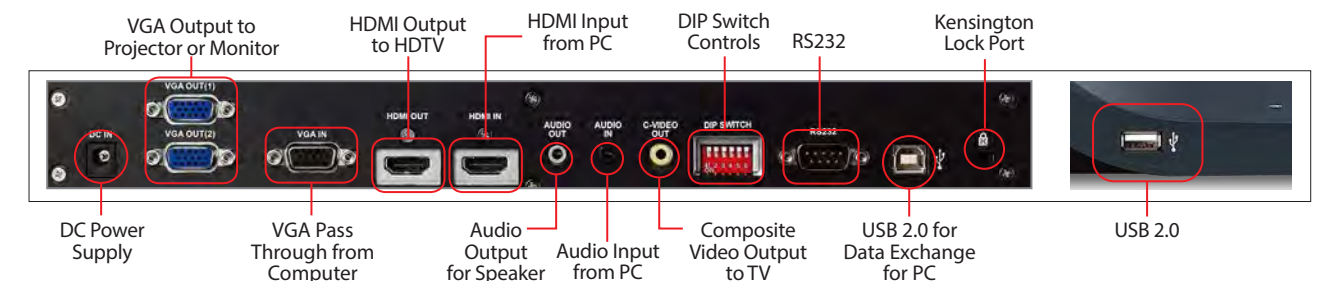

I/O Connections

Accessories

- Ceiling Mount Bridge (CL-A01)
- Close-up Lens (CL-A03)

PS-752

High-Definition Document Camera

Key Features

- Full HD 1080p with 30fps
- VGA, HDMI input and output and supports HDMI pass-through
- 20 times variable zoom ratio
- One-Touch synchronous audio video recording
- Compatible with USB flash drives, expandable to 4TB
- Built-in LED backlight for X-rays, film, and slides

Accessory

- PS Padded Bag (PS-A01)

DC-193

High-Definition Document Camera

Key Features

- Full HD 1080p with 30fps
- 20 times variable zoom ratio
- VGA input/output, HDMI input /output
- One-touch synchronous audio / video recording
- Compatible with USB flash drives, expandable to 4TB
- Jointless, highly flexible gooseneck