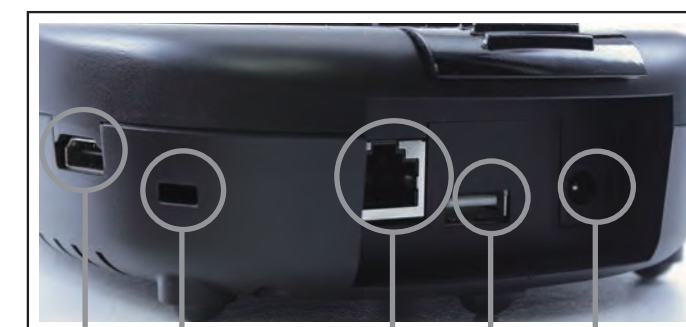

HDMI OUT Kensington Lock Port Ethernet USB 2.0 DC IN

ACCESSORIES

Optional Accessories for Document Cameras

DC-A03
DC Padded Bag

A carry bag for DC document camera

DC-A06
Extender USB Cable

USB 2.0 Cable extender