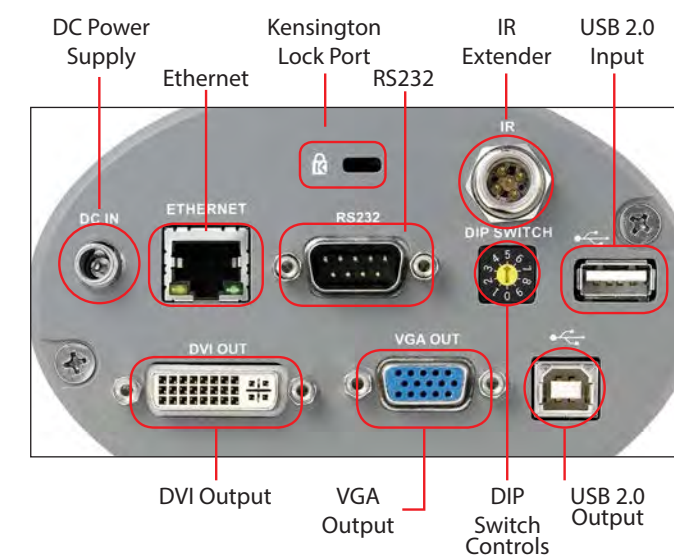

Key Features

- Full HD 1080p with 30fps
- One button optimization function
- High-definition USB image transmission in real time
- Plug-and-Play, no need to install USB driver
- Free multi-functional cross platform software support
- Compatible with all major IWB brands

Zoom Capacity	25x optical zoom and 5x digital zoom	Auto Tune	Yes, single button to adjust for best possible images
Output Resolution	XGA, SXGA, UXGA, WXGA, 1080p	Picture by Picture (PBP)	Yes, compare live images with saved images
Ethernet	for video streaming and remote control	Slide Show	Automatically or manually
Capture Area	Max. 1200 x 900 mm	Image Rotation	Full screen image rotation from 0, 90, 180, to 270 degrees
Frame Rate	Up to 30 fps	Pan Across the Screen	Enlarge any part of the image and pan it by using the arrow keys
Signal Output	VGA x 1, DVI x 1, USB x 1, Ethernet x 1	Color Reproduction	ΔE^*_{ab} 8.84 (mean)
USB Flash Drive	Up to 32GB	SNR	52 dB
Built-in Memory	120 JPEG images	Sharpness	MTF 900 lines
USB Support	High Speed 2.0 (480 Mbps) Transmission	Anti-Theft	Kensington lock port on document camera chassis
Video Recording	Standalone or via software	Free Lumens™ Software	Supports PC Windows 10, 8, 7, XP, Vista and Mac OSX; WIA & TWAIN interface
Image Capture	Single or continuous capturing (time lapse photography) to internal memory, USB flash drive, or to the computer via USB		

I/O Connections

Accessories

- Ceiling Mount Bridge (CL-A01)
- Close-up Lens (CL-A03)

PS-752

High-Definition Document Camera

Key Features

- Full HD 1080p with 30fps
- VGA, HDMI input and output and supports HDMI pass-through
- 20 times variable zoom ratio
- One-Touch synchronous audio video recording
- Compatible with USB flash drives, expandable to 4TB
- Built-in LED backlight for X-rays, film, and slides