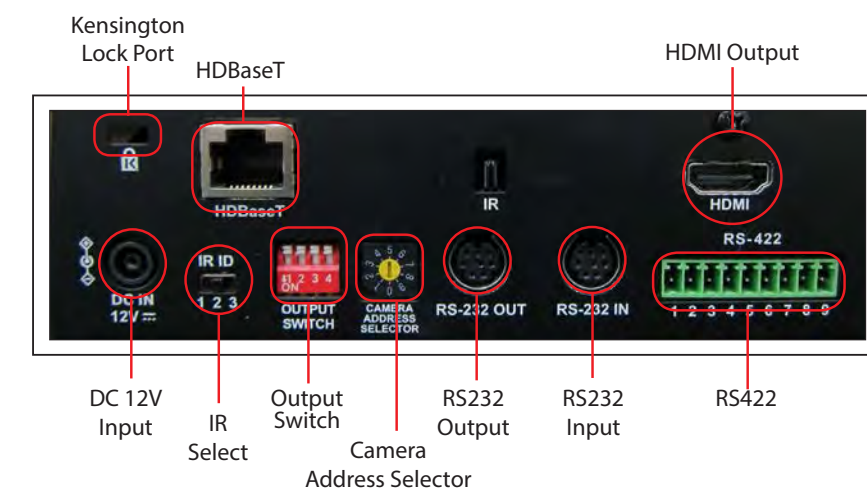

Color Options: Black / White

Product Specifications

Sensor	1/2.3" 9MP CMOS	Aperture	F1.8~F2.0
Video Output	3840 x 2160p 29.97 / 25 fps 1080p 59.94 / 50 fps 1080i 59.94 / 50 fps 720p 59.94 / 50 fps NTSC / PAL	Tally Light	Yes
Optical Zoom	12x	PoE	Yes (IEEE802.3af)
Clear Image Zoom	1.67x (4K:20x) 2.0x (1080P:24x)	Camera Control Interface	RS232C / RS422
Digital Zoom	12x	Camera Control Protocol	VISCA, PELCO D
Video Output Interface	HDBaseT, HDMI	Minimum Illumination	3.0 lux (F1.8, 50 IRE, 30 fps)
Horizontal Viewing Angle	74°	Minimum Object Distance	T:150 cm W:1 cm
Panning Angle	-170° ~ +170°	Gain Control	Auto/Manual
Tilting Angle	-30° ~ +90°	White Balance	Auto, Indoor, Outdoor, One-Push, Manual
Preset Positions	128	Exposure Control	Auto, Manual
Panning Speed	300°/sec	Focus System	Auto, Manual
Tilting Speed	300°/sec	WDR	Yes
Video S/N Ratio	> 50dB	Image Flip	Yes
Shutter Speed	1/1~1/10,000	3D NR	Yes
Focal Length	3.9 mm ~ 46.8 mm	Dimensions	174 x 170.2 x 186.8 mm (6.9" x 6.7" x 7.4")
		Weight	2.0 Kg

Applications

Education & Training

Lecture Recording

IMAG

House of Worship & Event

Broadcasting

Conference Room

I/O Connections

Accessories

- VISCA cable extender (VC-AC07)
- Wall mount for VC-GXX and VC-AXX cameras (VC-AC08)

VC-A60S

High Definition Video Camera

Key Features

- Full HD 1080p with 60 fps
- 30x optical zoom
- 3G-SDI, DVI, Component, C-Video output
- 128 preset positions
- Supports Wide Dynamic Range (WDR)
- Wide Pan/ Tilt/ Zoom mechanism:
 - Horizontal viewing angle: -170° to +170°
 - Tilting angle: +90° to -30°