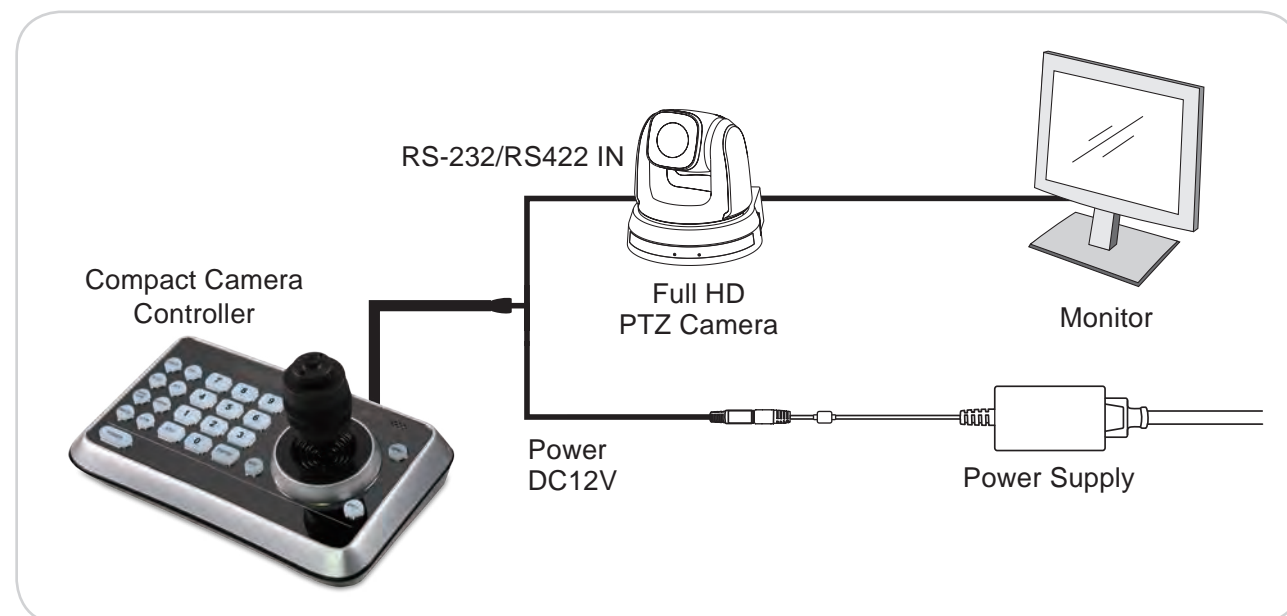

I/O Connections

VS-K20

Compact Camera Controller

Key Features

- Joystick for Pan/Tilt/Zoom/Focus, Easy operation of versatile camera adjustments
- The RS-232C / RS422 communication interfaces allow long-distance communication
- High brightness OLED display
- Auto backlight keys
- Multi-level protection from illegal operation or setting
- Compact design

Applications

HDBaseT VC-HDRX / HDTX

HDBaseT Extension Kit

Key Features

- Supports PoE+, uncompressed video and IR/RS-232 control over a single CAT 5e/6/7 cable up to 328ft/100m
- HDMI video up to 1080p and 4K resolution
- Compatible with Lumens VC cameras and wall mount (VC-AC08)

Model	VC-HDTX	VC-HDRX
Video Interface	DVI input HDBaseT RJ45	HDMI output HDBaseT RJ45
Control	IR/VISCA/Power through Lumens breakout cable	RS-232 / VISCA IR
Power	PoE+ Powered Device DC 12V output	PoE+ Power Sourcing Equipment DC 12V input, utilize power adapter of Lumens VC camera
Resolutions / Distance	4K@ 70m (Cat 5e/6) / 100m (Cat 6a/7) 1080p@100m (Cat 5e/6/6a/7)	
Power Consumption	≤ 25W (Include VC camera)	
Dimensions (L x W x H)	168x113.3x27mm	168x115x27mm
Operation Temperature	0°C~40°C / 32°F ~104°F	
Storage Temperature	-20°C~60°C / -4°F~140°F	