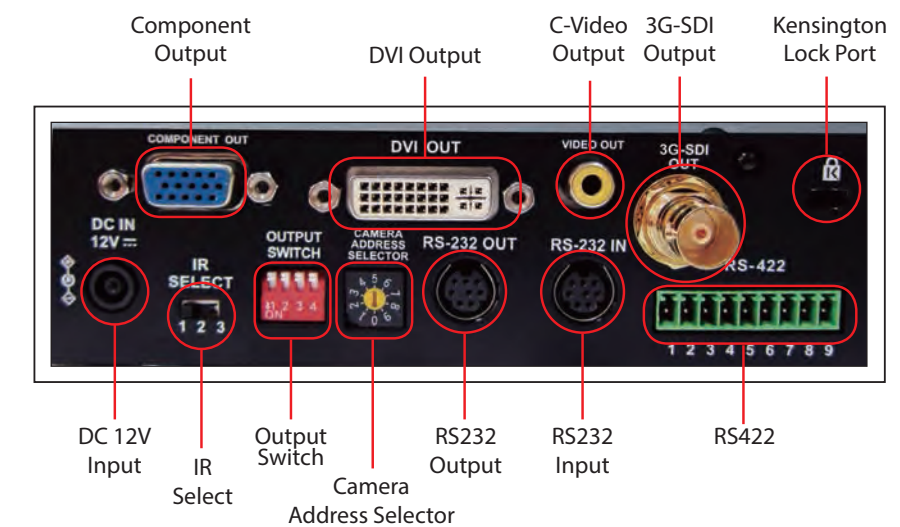

Accessories

- VISCA cable extender (VC-AC07)
- Wall mount for VC-GXX and VC-AXX cameras (VC-AC08)

VC-A60S

High Definition Video Camera

Key Features

- Full HD 1080p with 60 fps
- 30x optical zoom
- 3G-SDI, DVI, Component, C-Video output
- 128 preset positions
- Supports Wide Dynamic Range (WDR)
- Wide Pan/ Tilt/ Zoom mechanism:
 - Horizontal viewing angle: -170° to +170°
 - Tilting angle: +90° to -30°

Product Specifications

Sensor	1/2.8" 2 MP CMOS	Horizontal Viewing Angle	65°
Video Output	1080p 60 / 59.94 / 50 / 29.97 fps 1080i 60 / 50 fps 720p 60 / 59.94 / 50 fps 720p 30 / 29.97 / 25 fps NTSC / PAL	Minimum Illumination	0.1 lux (F1.6, 50IRE, 30fps)
Optical Zoom	30x	Minimum Object Distance	10mm (Wide) ~ 1200 mm (Tele)
Panning Angle	-170° ~ +170°	Digital Zoom	12x
Tilting Angle	-30° ~ +90°	Gain Control	Auto, manual
Preset Positions	128	White Balance	Auto, indoor, outdoor, one-push, manual R/B Gain
Video Output(HD) Interface	Component, DVI, 3G-SDI	Exposure Control	Auto, manual
Video Output(SD) Interface	CVBS (C-Video)	Focus System	Auto, manual
Camera Control Interface/ Protocol	RS-232 / RS-422	Image Flip	Yes
Video S/N Ratio	> 50dB	Weight	2.0 kg (4.4 lbs)
Aperture	F1.6-F4.7	Dimensions (W x D x H)	Black 174 x 186 x 182.7 mm (6.9" x 7.3" x 7.2") White 174 x 186 x 185.7 mm (6.9" x 7.3" x 7.3")

I/O Connections

Accessories

- HDCI cable (VC-AC02)
- VISCA cable extender (VC-AC06)
- VISCA cable extender (VC-AC07)
- Wall mount for VC-GXX and VC-AXX cameras (VC-AC08)

VC-A50S

High Definition Video Camera