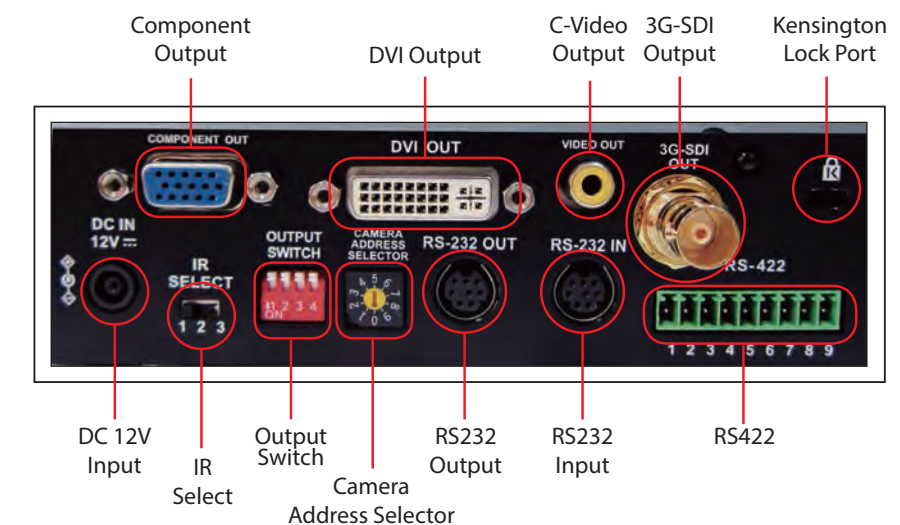

Key Features

- Full HD 1080p with 60 fps
- 15x optical zoom
- 3G-SDI, USB, DVI, Component, C-Video image output simultaneously
- USB 3.0 Plug & Play and compatible with Windows, Linux, Mac OSX
- Wide Pan/Tilt/Zoom mechanism:
 - Horizontal viewing angle: -170° to +170°;
 - Tilting angle: up to 90° to -30°
- Up to 128 user-defined preset modes to allow for ease of use in all environments

Product Specifications

Sensor	1/2.8" 2 MP CMOS	Horizontal Viewing Angle	63°
Video Output	1080p 60 / 59.94 / 50 / 30 / 29.97 fps, 1080i 50 / 60 fps, 720p 60 / 59.94 / 50 fps, 720p 30 / 25 fps, NTSC / PAL	Aperture	F1.6 ~ 3.5
Optical Zoom	15x	Minimum Illumination	1.64 lux (F1.6, 50 IRE, 30fps)
Panning Angle	-170° ~ +170°	Minimum Object Distance	100(Wide) ~ 1000(Tele) mm
Tilting Angle	-30° ~ +90°	Digital Zoom	12x
Preset Positions	128	Gain Control	Auto, manual
Video Output(HD) Interface	Component, DVI, 3G-SDI	White Balance	Auto, indoor, outdoor, one-push, manual
Video Output(SD) Interface	CVBS (C-Video)	Exposure Control	Auto, manual
Camera Control Interface/ Protocol	RS-232 / RS-422	Focus System	Auto, manual
Video S/N Ratio	> 50dB	Image Flip	Yes
Shutter Speed	1/1 ~ 1/10,000 sec	Weight	2.0 kg (4.4 lbs)
Focal Length	f = 4.7 ~ 70.5 mm	Dimensions (W x D x H)	Black 174 x 186 x 182.7 mm (6.9" x 7.3" x 7.2") White 174 x 186 x 185.7 mm (6.9" x 7.3" x 7.3")

I/O Connections

Accessories

- VISCA cable extender (VC-AC06)
- VISCA cable extender (VC-AC07)
- Wall mount for VC-GXX and VC-AXX cameras (VC-AC08)

VC-A20P

High Definition PTZ IP Camera

Key Features

- Full HD 1080p with 60 fps
- 10x optical zoom
- Supports live broadcasting (H.264/MJPEG format, SVC and ONVIF protocol)
- Low latency (<120 ms)
- Ethernet, DVI-I, and C-Video image outputs simultaneously
- Audio Input Support AAC encoding with 44.1/48K sampling frequency