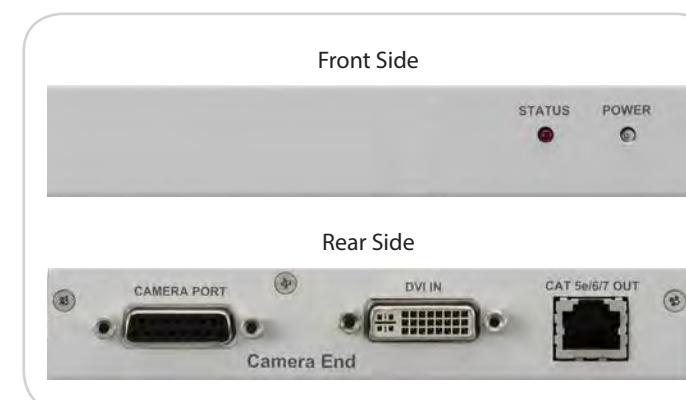

Model	VC-HDTX	VC-HDRX
Video Interface	DVI input HDBaseT RJ45	HDMI output HDBaseT RJ45
Control	IR/VISCA/Power through Lumens breakout cable	RS-232 / VISCA IR
Power	PoE+ Powered Device DC 12V output	PoE+ Power Sourcing Equipment DC 12V input, utilize power adapter of Lumens VC camera
Resolutions / Distance	4K@ 70m (Cat 5e/6) / 100m (Cat 6a/7) 1080p@100m (Cat 5e/6/6a/7)	
Power Consumption	≤ 25W (Include VC camera)	
Dimensions (L x W x H)	168x113.3x27mm	168x115x27mm
Operation Temperature	0°C~40°C / 32°F ~104°F	
Storage Temperature	-20°C~60°C / -4°F~140°F	

VC-HDRX

VC-HDTX

Color Options: Black / White

I/O Connections

VC-HDTX

VC-HDRX

ACCESSORIES

Optional Accessories for PTZ Cameras

VC-AC02 HDCI cable

HDCI cable to connect VC camera with Polycom codec.

VC-AC03 Wall mount for VC-BXX cameras

Thin Profile Wall Mount
Wall mount for VC-B20U USB PTZ camera

VC-AC06 VISCA cable extender

Lumens' Cable extenders can be setup with any PTZ camera and are easy to use. They are more effective than a VISCA cable. The Cable extenders can extend the distance between the controller and cameras up to 300 feet (100 meters) via the RJ45 CAT5/6 cable. In addition, the AC07 supports the daisy chain to link up to seven cameras.

VC-AC07 VISCA cable extender

Lumens' Cable extenders can be setup with any PTZ camera and are easy to use. They are more effective than a VISCA cable. The Cable extenders can extend the distance between the controller and cameras up to 300 feet (100 meters) via the RJ45 CAT5/6 cable. In addition, the AC07 supports the daisy chain to link up to seven cameras.