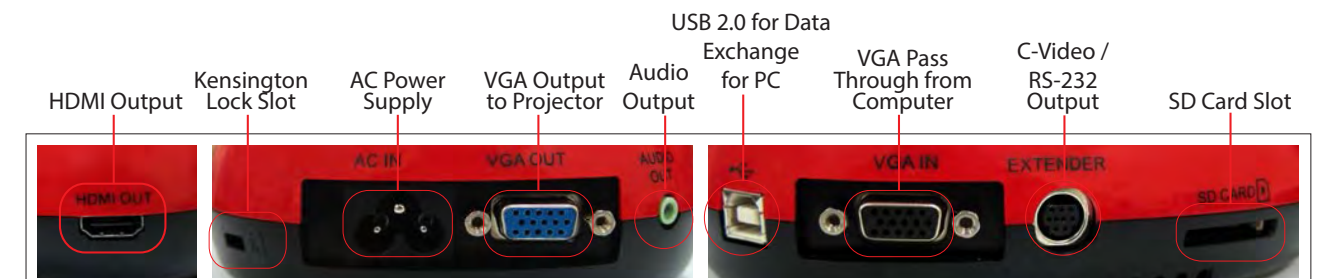

I/O Connections

Accessories

- DC Padded Bag (DC-A03)
- Mini-DIN Adapter for RS232, C-Video, for DC visualizer series only (DC-A16)