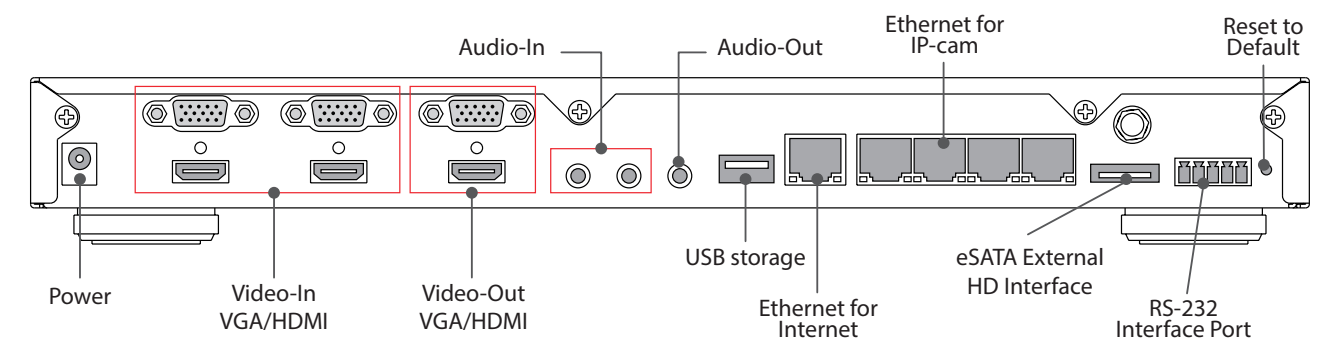

Accessories

- VISCA cable extender (VC-AC06)
- VISCA cable extender (VC-AC07)
- Wall mount for VC-GXX and VC-AXX cameras (VC-AC08)

VS-LC102

CaptureVision Station

Key Features

- Supports up to four input sources concurrently, with Full HD
- Graphical user interface allows ease of use
- Easy installation
- Ability to produce microfilm instantly, without post-production
- Backup recorded video instantly
- Built-in 1TB hard drive

Applications

Education & Training

Lecture Recording

IMAG

House of Worship & Event

Broadcasting

Conference Room

Product Specifications

I/O Connections

VS-K20

Compact Camera Controller

Key Features

- Joystick for Pan/Tilt/Zoom/Focus, Easy operation of versatile camera adjustments
- The RS-232C / RS422 communication interfaces allow long-distance communication
- High brightness OLED display
- Auto backlight keys
- Multi-level protection from illegal operation or setting
- Compact design

Model	VC-HDTX	VC-HDRX
Video Interface	DVI input HDBaseT RJ45	HDMI output HDBaseT RJ45
Control	IR/VISCA/Power through Lumens breakout cable	RS-232 / VISCA IR
Power	PoE+ Powered Device DC 12V output	PoE+ Power Sourcing Equipment DC 12V input, utilize power adapter of Lumens VC camera
Resolutions / Distance	4K@ 70m (Cat 5e/6) / 100m (Cat 6a/7) 1080p@100m (Cat 5e/6/6a/7)	
Power Consumption	≤ 25W (Include VC camera)	
Dimensions (L x W x H)	168x113.3x27mm	168x115x27mm
Operation Temperature	0°C~40°C / 32°F ~104°F	
Storage Temperature	-20°C~60°C / -4°F~140°F	