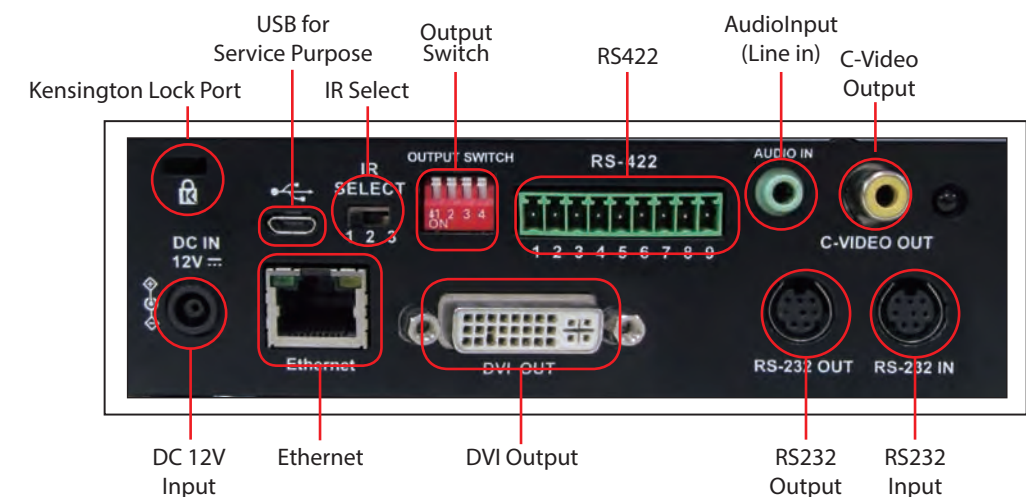

I/O Connections

Accessories

- VISCA cable extender (VC-AC06)
- VISCA cable extender (VC-AC07)
- Wall mount for VC-GXX and VC-AXX cameras (VC-AC08)

VC-A20P

High Definition PTZ IP Camera

Key Features

- Full HD 1080p with 60 fps
- 10x optical zoom
- Supports live broadcasting (H.264/MJPEG format, SVC and ONVIF protocol)
- Low latency (<120 ms)
- Ethernet, DVI-I, and C-Video image outputs simultaneously
- Audio Input Support AAC encoding with 44.1/48K sampling frequency

Applications

Education & Training

Lecture Recording

IMAG

House of Worship & Event

Broadcasting

Conference Room

I/O Connections

Accessories

- VISCA cable extender (VC-AC06)
- VISCA cable extender (VC-AC07)
- Wall mount for VC-GXX and VC-AXX cameras (VC-AC08)

VC-B20U

HD PTZ USB Camera

Key Features

- USB 3.0 Plug & Play and compatible with Windows, Linux, Mac OSX, Chrome OS
- Full HD 1080p with 60 fps
- 5x optical zoom is applicable for medium size conference rooms
- Horizontal viewing angle: 70°
- Wide range Pan/Tilt/Zoom actions:
 - Pan angle from -100° to +100°;
 - Tilting angle from -30° to +30°
- Up to 128 user-defined preset positions to allow for ease of use in all environments