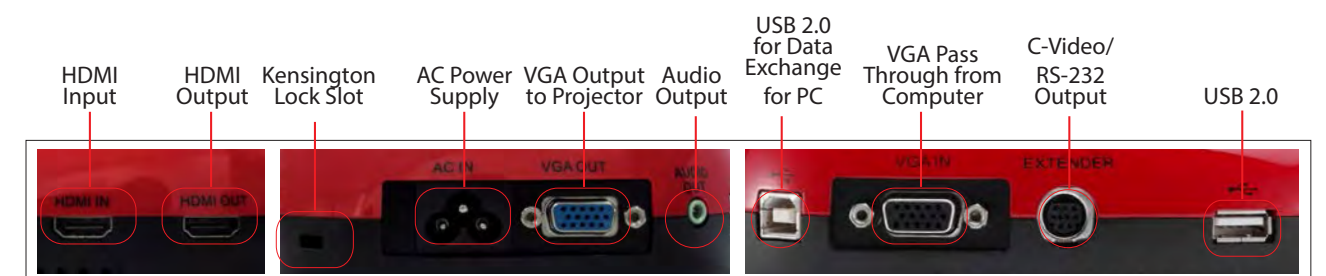

I/O Connections

Accessories

- DC Padded Bag (DC-A03)
- Mini-DIN Adapter for RS232, C-Video, for DC visualizer series only (DC-A16)