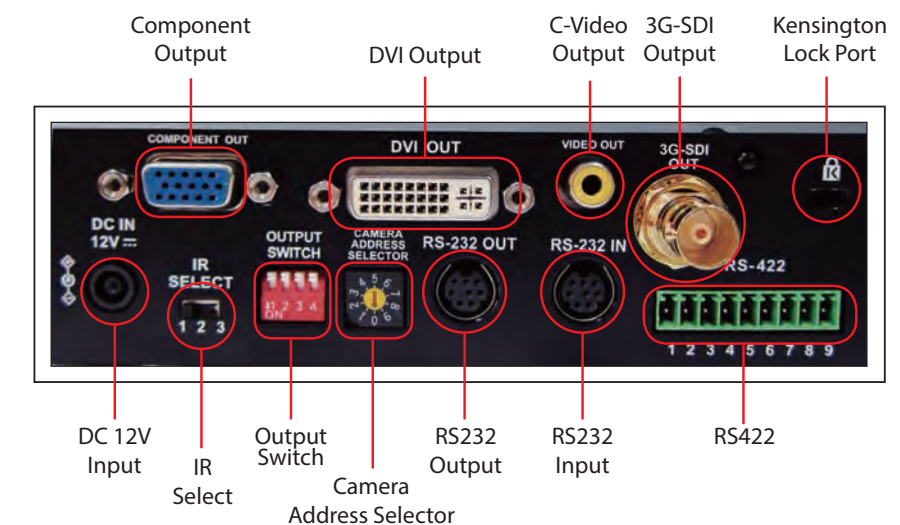

I/O Connections

Accessories

- HDCI cable (VC-AC02)
- VISCA cable extender (VC-AC06)
- VISCA cable extender (VC-AC07)
- Wall mount for VC-GXX and VC-AXX cameras (VC-AC08)

VC-A50S

High Definition Video Camera

Key Features

- Full HD 1080p with 60 fps
- 20x optical zoom
- 3G-SDI, DVI, Component, C-Video output
- 128 preset positions
- Supports Wide Dynamic Range (WDR)
- Wide Pan/ Tilt/ Zoom mechanism:
 - Horizontal viewing angle: -170° to +170°
 - Tilting angle: +90° to -30°

I/O Connections

Accessories

- HDCI cable (VC-AC02)
- VISCA cable extender (VC-AC06)
- VISCA cable extender (VC-AC07)
- Wall mount for VC-GXX and VC-AXX cameras (VC-AC08)

Applications

Education & Training

Lecture Recording

IMAX

House of Worship & Event

Broadcasting

Conference Room

VC-G50

High Definition Video Camera

Key Features

- Full HD 1080p with 60 fps
- 128 preset positions
- 20x optical zoom
- 3G-SDI, DVI, Component, C-Video image output simultaneously
- Maximum horizontal/vertical speed of rotation: 300 degrees/ second