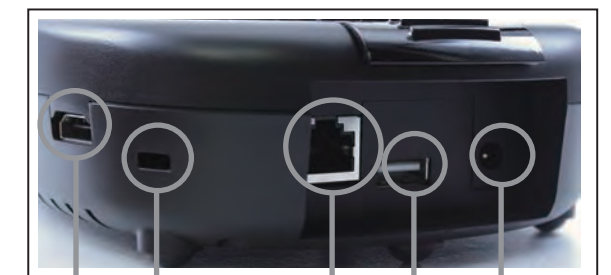

• DC-W50

HDMI OUT

Kensington Lock Port

Ethernet

USB 2.0

DC IN

Accessories

- DC Padded Bag (DC-A03)
- Microscope Adapter (DC-A07)