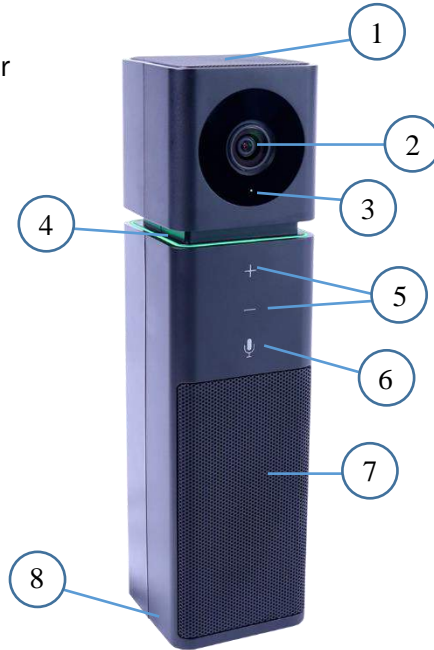

HuddleCamHD Go All-in-One Conferencing Camera

The HuddleCamHD GO is a USB powered, all-in-one conferencing camera with built in microphone and speaker for a complete package over a single USB cable

Model Number:

HC-GO-BK (Black)

HC-GO-WH (White)

<https://huddlecamed.com/go/>

KEY FEATURES

- All-in-One camera/mic/speaker
- USB 2.0 Powered
- 1920 x 1080
- 110° Field of View
- Up to 30 fps

WHAT'S IN THE BOX

- HuddleCamHD GO
- USB 2.0 Data Cable (5ft/1.5m)
- USB 2.0 Extension Cable (6ft/1.8m)
- User Manual

- | | | |
|--|---|---|
| <p>1. Microphone
360° omni-directional microphone</p> <p>2. Lens
1920x1080 lens</p> <p>3. Camera LED
Glow green when camera is in use</p> | <p>4. Microphone LED
Shows status of microphone
Red/green/flash red/flash green</p> <p>5. Speaker control
Change volume of speakerphone</p> <p>6. Microphone Mute
Mute/unmute microphone</p> | <p>7. Speakerphone
Loud speakerphone</p> <p>8. USB 2.0 port
Connect HC-GO to PC</p> |
|--|---|---|