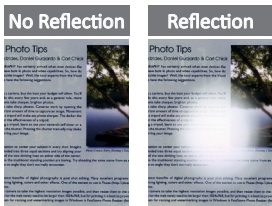

Anti-Reflection

With the Lumens™ side lamp gooseneck design, the direction of the light source can be adjusted according to the environment in order to prevent reflections.