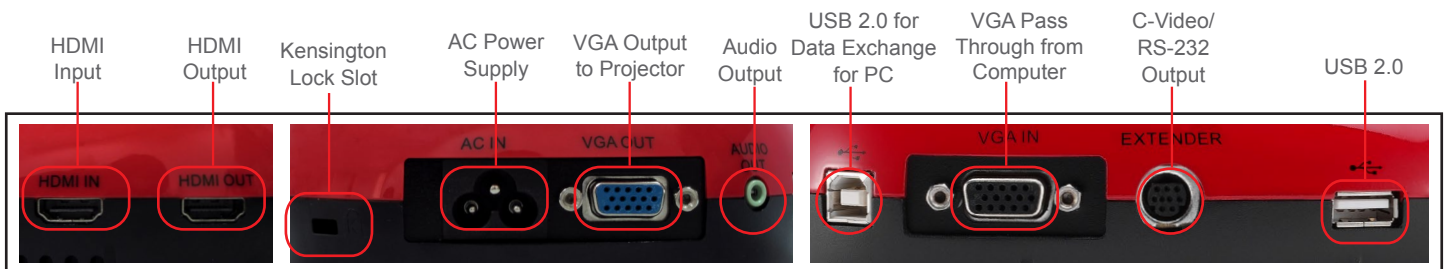

User Interface

Lumens™
Brilliance by Design

Lumens Integration, Inc.
4116 Clipper Court
Fremont, CA. 94538
Phone: 888.542.3235
Fax: 510.252.1389
www.MyLumens.com

FinnAV Oy MediaSolution
Kantelettarentie 7 R.
00420 Helsinki, Finland
P.: (09) 879 5639
e-mail: info@mediasolution.fi
www.mediasolution.fi