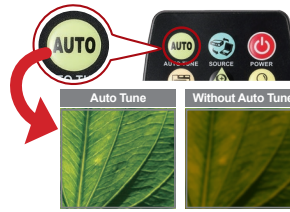

Key Features

- Full HD 1080p output resolution with 30fps
- 20 times variable zoom ratio (10x optical zoom with 2x sensor zoom)
- VGA input/output, HDMI input/output
- Built-in microphone
- One-touch synchronous audio/ video recording
- Compatible with USB flash drives, expandable to 4TB
- Jointless, highly flexible gooseneck
- Plug & Play and compatible with all major whiteboard brands
- Unique image optimization auto-tune button
- Innovative built-in power supply
- Rigid lens provides protection from abnormal operation
- 5 year warranty

Annotation without PC

Most document cameras require a PC to carry out image annotation. Lumens™ has developed a PC-free solution, using a USB wired or wireless mouse to enable the image to be directly edited.

Built-in Power External Power

Built-in Power

A stable power supply provides a constant image and data flow.

Anti-Reflection

With the Lumens™ side lamp gooseneck design, the direction of the light source can be adjusted according to the environment in order to prevent reflections.

Instant Image Adjustment

An Auto Tune button adjusts the clarity, brightness, and color according to the actual environment automatically. A new image process technology speeds up its function so that the image adjustment becomes more efficient.