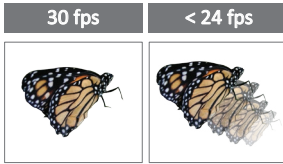

Instant Image Adjustment

An Auto Tune button adjusts the clarity, brightness, and color according to the actual environment automatically. A new image process technology speeds up its function so that the image adjustment becomes more efficient.

Extremely Smooth Dynamic Image

With 30fps capture every tiny movement during playback without delays.

Joint-free Gooseneck

Highly flexible and joint-free gooseneck design ensures smooth quality without vibration, easy to use, and a 360° viewing angle.